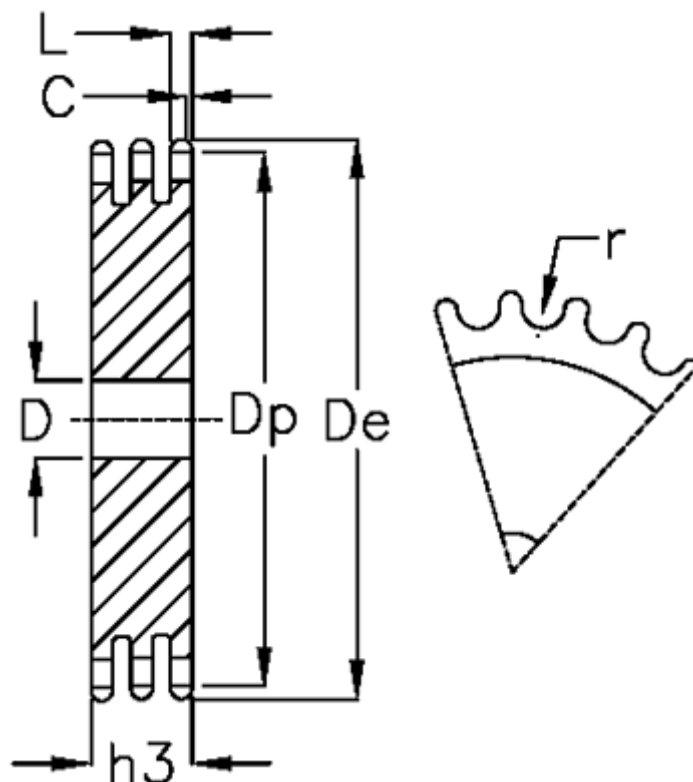

Article number: 616023007038

Description: Plate wheel 12 B-3 Z=38 triplex

Measures

C	= 2
D	= 25
De	= 239
Dp	= 230.69
For chain size	= 3/4 x 7/16
For chain type	= 12 B-3
h3	= 49.8
L	= 10.8

Number of teeth	= 38
r	= 12.07